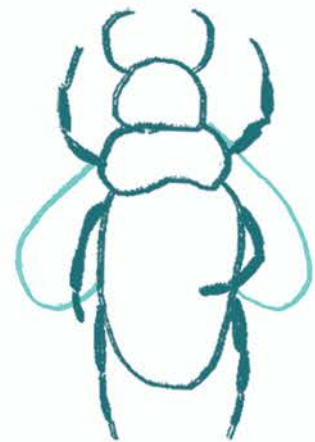

SHARE A DANCE

Keep fit with Bear and Hare!

Hop, hop, hop, 1, 2, 3

Put your arms up,

touch your knees

Stretch to the sky,

turn around

Jump REALLY HIGH,

touch the ground

HOW TO DRAW BEETLE

1. Draw a little blob

2. Add another!

3. Add two antenna
(the wiggly things
on bug's heads)

4. Two arms!

5. And four legs

6. Wings!

7. Add two eyes, a
big smile and some
lines on the wings

8. Colour in
however you
like!

9. Write a way you
shared today!

BEETLE'S SHARING CHART

Draw a picture of how you shared each day!

Monday

Tuesday

Wednesday