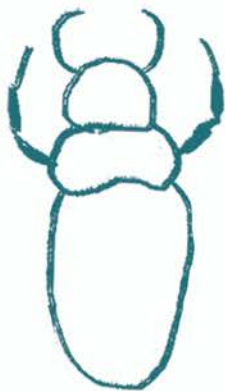

SHARE A DANCE

Keep fit with Bear and Hare!

Hop, hop, hop, 1, 2, 3

Put your arms up,

touch your knees

Stretch to the sky,

turn around

Jump REALLY HIGH,

touch the ground

HOW TO DRAW BEETLE

1. Draw a little blob

2. Add another!

3. Add two antenna
(the wiggly things
on bug's heads)

4. Two arms!

5. And four legs

6. Wings!

7. Add two eyes, a
big smile and some
lines on the wings

8. Colour in
however you
like!

9. Write a way you
shared today!

BEETLE'S SHARING CHART

Draw a picture of how you shared each day!

Monday

Tuesday

Wednesday